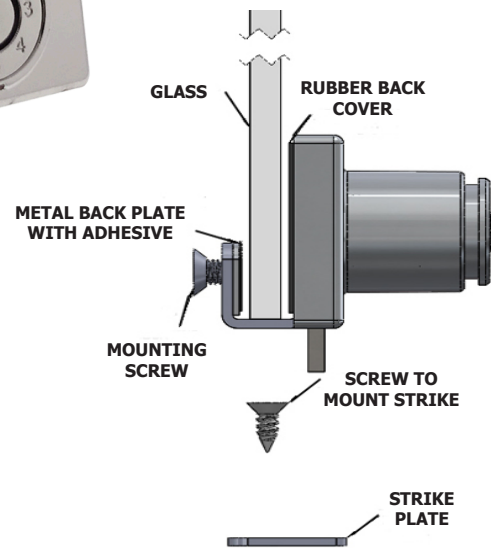

DL29

Double Door Glass Lock

Available in several finishes

The DL29 Double Door Glass Lock is the newest addition to Kenstan's flagship K2 pull line. This is the perfect solution when drilling holes is not an option.

BENEFITS

- No hole required
- Lock two doors with one lock
- Insertable core feature
- No knob is required since lock has a keypull feature
- Available with vertical and inverted bolt
- 8 locks in 1 (keymatic)