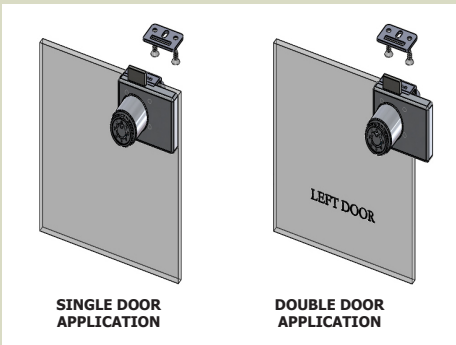

DL29

Double Door Glass Lock

Available in several finishes

The DL29 Double Door Glass Lock is the newest addition to Kenstan's flagship K2 pull line. This is the perfect solution when drilling holes is not an option.

BENEFITS

- No hole required
- Lock two doors with one lock
- Insertable core feature
- No knob is required since lock has a keypull feature
- Available with vertical and inverted bolt
- 8 locks in 1 (keymatic)