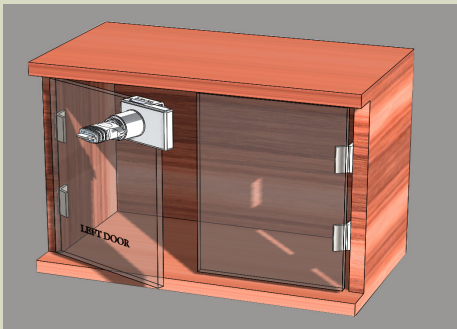

DL29

Double Door Glass Lock

Available in several finishes

The DL29 Double Door Glass Lock is the newest addition to Kenstan's flagship K2 pull line. This is the perfect solution when drilling holes is not an option.

BENEFITS

- No hole required
- Lock two doors with one lock
- Insertable core feature
- No knob is required since lock has a keypull feature
- Available with vertical and inverted bolt
- 8 locks in 1 (keymatic)