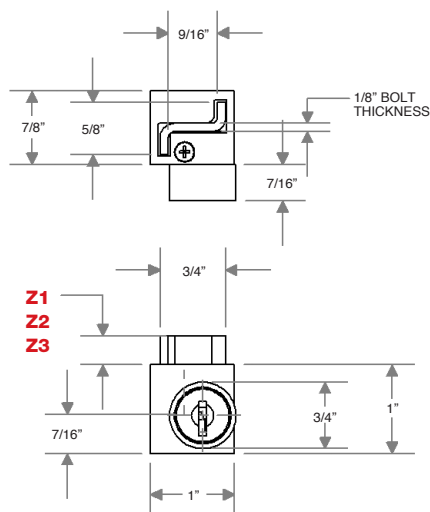

**Item Number**

To determine your item number enter the **RED** option code for each section as in the example below.

- A Lock Style**  
**ZL** Z Bolt Lock

---

- B Core Type**  
**B** Kenstan B Keyway  
**D** 54G Keyway

---

- C Housing Style**  
**38** Sliding Door Dead Bolt

---

- D Bolt Type/Length**  
**SMALL HOUSING BOLT**  
**Z1** 5/16" Std.  
**Z2** 1/2"  
**Z3** 13/16"  
**LARGE HOUSING BOLT**  
**Z5** 5/16" Std.  
**Z6** 1/2"

All dimensions shown are in the locked position.

**D SMALL HOUSING**

**D LARGE HOUSING**